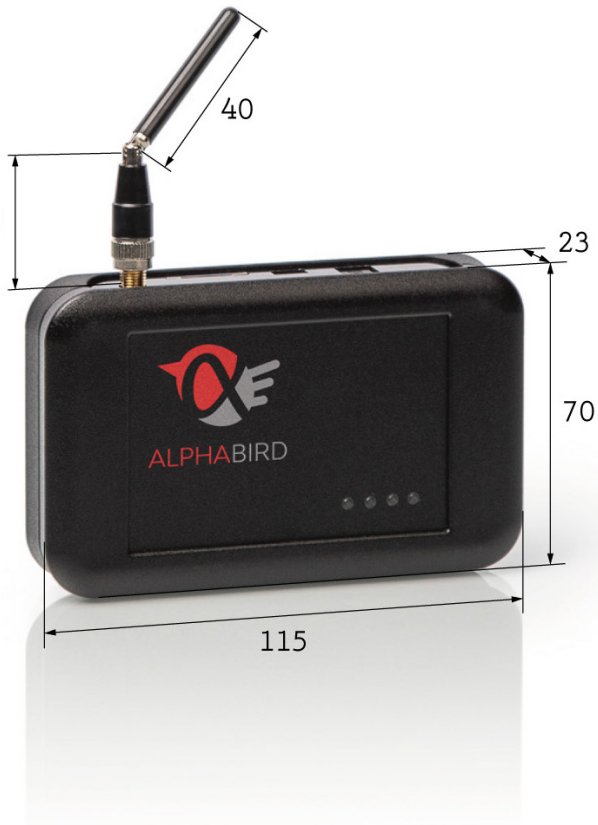

Telekom Gateway

countbird

Informationen

- Easy Setup
- Einfach setup over USB
- Data over mobile internet connection
- Up to 10 devices each containing multiple sensors
- Memory for offline storage
- Low data traffic
- Connected to IMBuildings Cloud

Specifications

Power supply	: 230V/5V Power Adapter
IoT Communication	: 868 MHz or 915MHz ISM band
IoT Connections	: 10
Communication Interface	: 3G/4G, LTE Cat-M1*
Dimensions	: 117x74x25mm (excl. antenna)
Color/Material	: Schwarz / ABS

office@greenbird.fm
+43 2239 62002

IoT People Counter

The IoT People Counter works with horizontal infrared technology. No camera or personal data is used, meaning you will not have issues regarding the European GDPR.

Easy installation for accurate counting without the need for setting up count lined or calibration and so on. Count values are registered for people entering and leaving. Data is send within a minute to the IoT Gateway. Status information for remote monitoring is available. A version which sends data immediately after a count is also available.